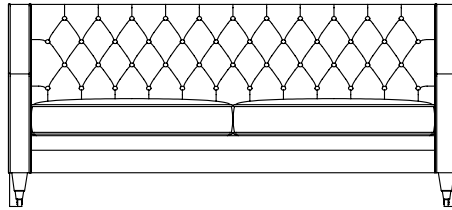

---

*Our CNC Precision cut birch ply frames are fitted with solid timber rails on all load bearing areas, before a generous number of steel serpentine springs are attached using solid steel clips.*

*Only the finest quality foam grades are used to pad and shape the frame before our hand cut meticulously sewn covers are upholstered by a single upholsterer to ensure ownership pride and care can be taken on each piece.*

## **TECHNICAL INFORMATION**

- *Deep buttoned back detailing*
- *Removable castored legs*
- *Piped removable seat cushion*

**3 SEATER SOFA**

H900mm W2000mm D900mm

**2 SEATER SOFA**

H900mm W1700mm D900mm

**ARMCHAIR**

H900mm W800mm D900mm