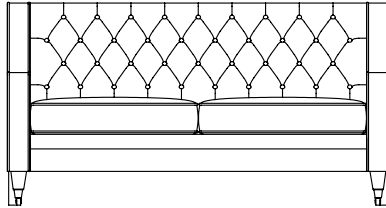

## **TECHNICAL INFORMATION**

- *Deep buttoned back detailing*
- *Removable castored legs*
- *Piped removable seat cushion*

**3 SEATER SOFA**

H900mm W2000mm D900mm

**2 SEATER SOFA**

H900mm W1700mm D900mm

**ARMCHAIR**

H900mm W800mm D900mm