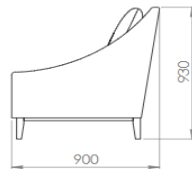

DEJAVU DESIGNS

The stylish and sophisticated Alaska.

This head turning design is not just visually stunning but comfortable and supportive too.

As with all of our products detail and quality shine, especially on this design. Solid timber plinth with optional stain colours are available to fit with your décor scheme.

Solid steel high tensile no sag serpentine springs are fitted using solid steel clips individually fitted by hand on each seat base to give the luxurious reflex seat foams the perfect platform to sit on. Every platform is covered with a layer of durable woven barrier cloth to prevent any gaps in the springs and also to prevent the springs from wearing through the top layer of padding.