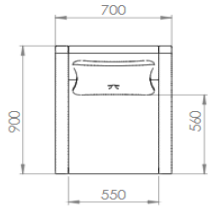

DEJAVU DESIGNS

The stylish and sophisticated Alaska.

This head turning design is not just visually stunning but comfortable and supportive too.

As with all of our products detail and quality shine, especially on this design. Solid timber plinth with optional stain colours are available to fit with your décor scheme.

This occasional chair is great in any room in the house from lounging in front of the TV, or a the perfect place for your clothes in your bedroom or in the hallway to have a seat whilst putting on your shoes. Which ever room in your home you chose it to go go the comfort and versatile style will look fantastic and practical.

Solid steel high tensile no sag serpentine springs are fitted using solid steel clips individually fitted by hand on each seat base to give the luxurious reflex seat foams the perfect platform to sit on. Every platform is covered with a layer of durable woven barrier cloth to prevent any gaps in the springs and also to prevent the springs from wearing through the top layer of padding.

The inside backs are prepped using the finest quality elasticised webbing for comfort and support, as with the seat base the webs are lined with the woven barrier cloth to prevent any gaps.

All outer edges are padded and all voids are correctly filled so every part that's touched reflects the quality of the product.