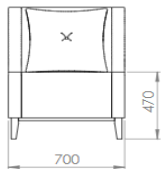

DEJAVU DESIGNS

The stylish and sophisticated Alaska.

This head turning design is not just visually stunning but comfortable and supportive too.

As with all of our products detail and quality shine, especially on this design. Solid timber plinth with optional stain colours are available to fit with your décor scheme.